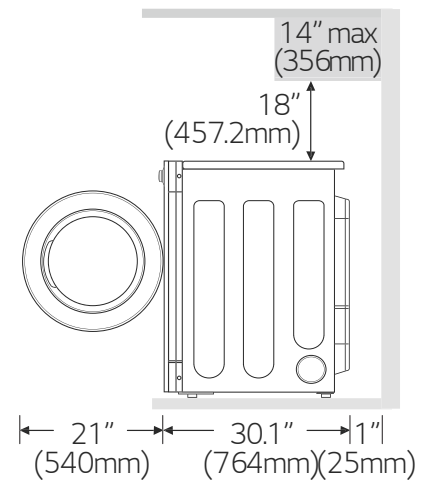

GIANT MAX DRYER SPECIFICATIONS

MODEL		Gas GDL1329*G*	Electric GDL1329*E*
CYLINDER			
Drum Volume	cu.ft (ℓ)	7.3 (207)	7.3 (207)
Diameter	in. (mm)	26.1 (663)	26.1 (663)
Depth	in. (mm)	22.5 (570.6)	22.5 (570.6)
DIMENSIONS			
Product (WxHxD)	in	27 x 38.7 x 30.1	27 x 38.7 x 30.1
	mm	686 x 983 x 764	686 x 983 x 764
With Door Open	in. (mm)	49.8 (1,264)	49.8 (1,264)
	in	29.9 x 46.1.4 x 31.3	29.9 x 46.1.4 x 31.3
Carton (WxHxD)	mm	760 x 1,170x 795	760 x 1,170x 795
	lb (kg)	130 (59) / 143 (65)	130 (59) / 143 (65)
RATING			
	V/Hz/A	120/60/5	240 / 60 / 26 208/ 60 / 23
CONSUMPTION INDEX (PER CYCLE)			
Gas	W	5.81	-
Electricity	W	0.35	4.5-5.4
SYSTEM & CONTROL			
Heating Type		Gas (LNG / LPG)²⁾	Electric
Type of Drying		Ventilation	Ventilation
Air Flow	CFM	160	160
Motor	KW	0.3	0.3
Gas Ratings	kW/BTU	5.8/20,000	-
Heating Element	kW	-	5.4
Program Duratin in Minutes (Default)	min	45	45
CONNECTIONS			
Air Outlet Diameter	in. (mm)	4 (100)	4 (100)
Exhaust Airflow Diameter	in. (mm)	4 (100)	4 (100)
PROGRAMS			
Program List		High Temp	High Temp
		Med Temp	Med Temp
		Low Temp	Low Temp
		No Heat	No Heat
EXTERNAL FINISH			
Drum		Alcosta	Alcosta

Side

PRODUCT IMAGE