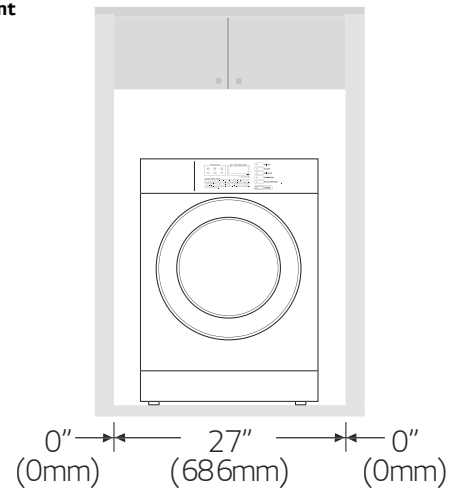

GIANT MAX DRYER SPECIFICATIONS

MODEL		Gas GDL1329*G*	Electric GDL1329*E*
CYLINDER			
Drum Volume	cu.ft (ℓ)	7.3 (207)	7.3 (207)
Diameter	in. (mm)	26.1 (663)	26.1 (663)
Depth	in. (mm)	22.5 (570.6)	22.5 (570.6)
DIMENSIONS			
Product (WxHxD)	in	27 x 38.7 x 30.1	27 x 38.7 x 30.1
	mm	686 x 983 x 764	686 x 983 x 764
With Door Open	in. (mm)	49.8 (1,264)	49.8 (1,264)
	in	29.9 x 46.1.4 x 31.3	29.9 x 46.1.4 x 31.3
Carton (WxHxD)	mm	760 x 1,170x 795	760 x 1,170x 795
	lb (kg)	130 (59) / 143 (65)	130 (59) / 143 (65)
RATING			
	V/Hz/A	120/60/5	240 / 60 / 26 208/ 60 / 23
CONSUMPTION INDEX (PER CYCLE)			
Gas	W	5.81	-
Electricity	W	0.35	4.5-5.4
SYSTEM & CONTROL			
Heating Type		Gas (LNG / LPG)²⁾	Electric
Type of Drying		Ventilation	Ventilation
Air Flow	CFM	160	160
Motor	KW	0.3	0.3
Gas Ratings	kW/BTU	5.8/20,000	-
Heating Element	kW	-	5.4
Program Duratin in Minutes (Default)	min	45	45
CONNECTIONS			
Air Outlet Diameter	in. (mm)	4 (100)	4 (100)
Exhaust Airflow Diameter	in. (mm)	4 (100)	4 (100)
PROGRAMS			
Program List		High Temp	High Temp
		Med Temp	Med Temp
		Low Temp	Low Temp
		No Heat	No Heat
EXTERNAL FINISH			
Drum		Alcosta	Alcosta

Front