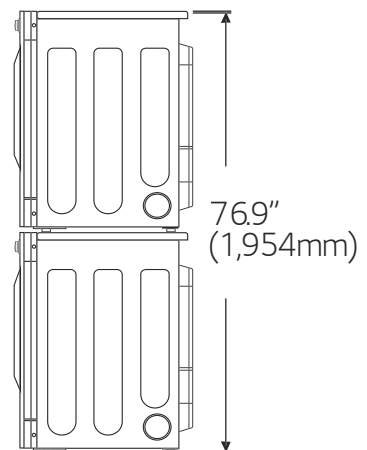

GIANT MAX DRYER SPECIFICATIONS

MODEL		Gas GDL1329*G*	Electric GDL1329*E*
CYLINDER			
Drum Volume	cu.ft (ℓ)	7.3 (207)	7.3 (207)
Diameter	in. (mm)	26.1 (663)	26.1 (663)
Depth	in. (mm)	22.5 (570.6)	22.5 (570.6)
DIMENSIONS			
Product (WxHxD)	in	27 x 38.7 x 30.1	27 x 38.7 x 30.1
	mm	686 x 983 x 764	686 x 983 x 764
With Door Open	in. (mm)	49.8 (1,264)	49.8 (1,264)
	in	29.9 x 46.1.4 x 31.3	29.9 x 46.1.4 x 31.3
Carton (WxHxD)	mm	760 x 1,170x 795	760 x 1,170x 795
	lb (kg)	130 (59) / 143 (65)	130 (59) / 143 (65)
RATING			
	V/Hz/A	120/60/5	240 / 60 / 26 208/ 60 / 23
CONSUMPTION INDEX (PER CYCLE)			
Gas	W	5.81	-
Electricity	W	0.35	4.5-5.4
SYSTEM & CONTROL			
Heating Type		Gas (LNG / LPG) ²⁾	Electric
Type of Drying		Ventilation	Ventilation
Air Flow	CFM	160	160
Motor	KW	0.3	0.3
Gas Ratings	kW/BTU	5.8/20,000	-
Heating Element	kW	-	5.4
Program Duratin in Minutes (Default)	min	45	45
CONNECTIONS			
Air Outlet Diameter	in. (mm)	4 (100)	4 (100)
Exhaust Airflow Diameter	in. (mm)	4 (100)	4 (100)
PROGRAMS			
Program List		High Temp	High Temp
		Med Temp	Med Temp
		Low Temp	Low Temp
		No Heat	No Heat
EXTERNAL FINISH			
Drum		Alcosta	Alcosta

Front

Side

Stacked Installation

PRODUCT IMAGE

Coin Convertible

Card / OPL Type

Stack Type (Coin, Card/OPL)